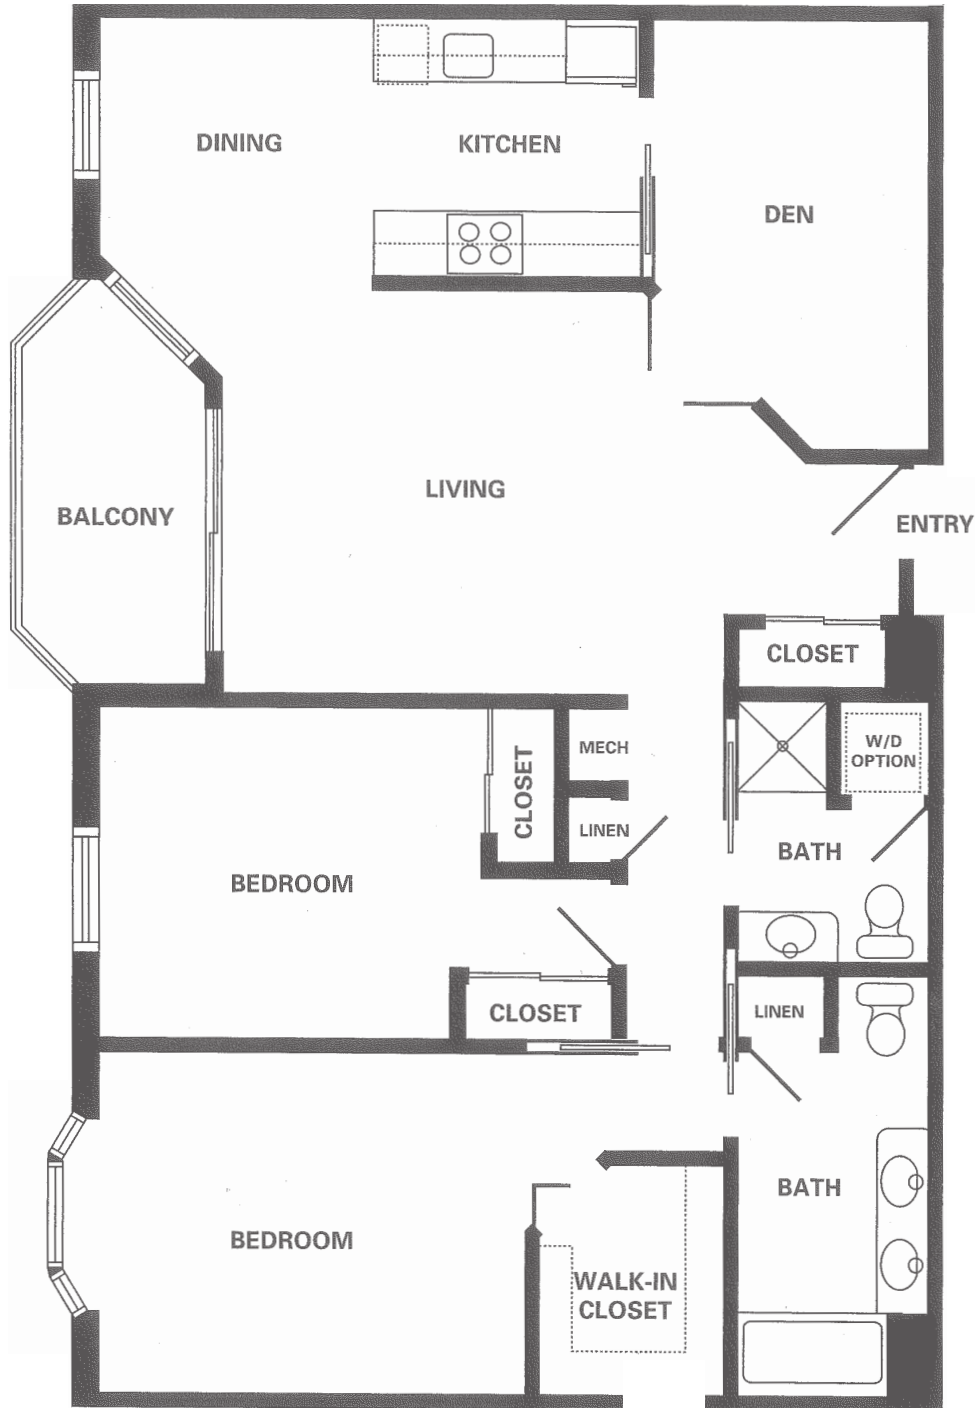

Tamarack
Two-Bedroom, Two-Bath Apartment

1,268 sq. ft.

Dimensions are approximate.

5800 St Croix Avenue North, Golden Valley, MN 55422 (763) 732-1521 CovLivingGoldenValley.org

Covenant Living Communities & Services is a ministry of the Evangelical Covenant Church and does not discriminate pursuant to the federal Fair Housing Act. All faiths and beliefs are welcome.