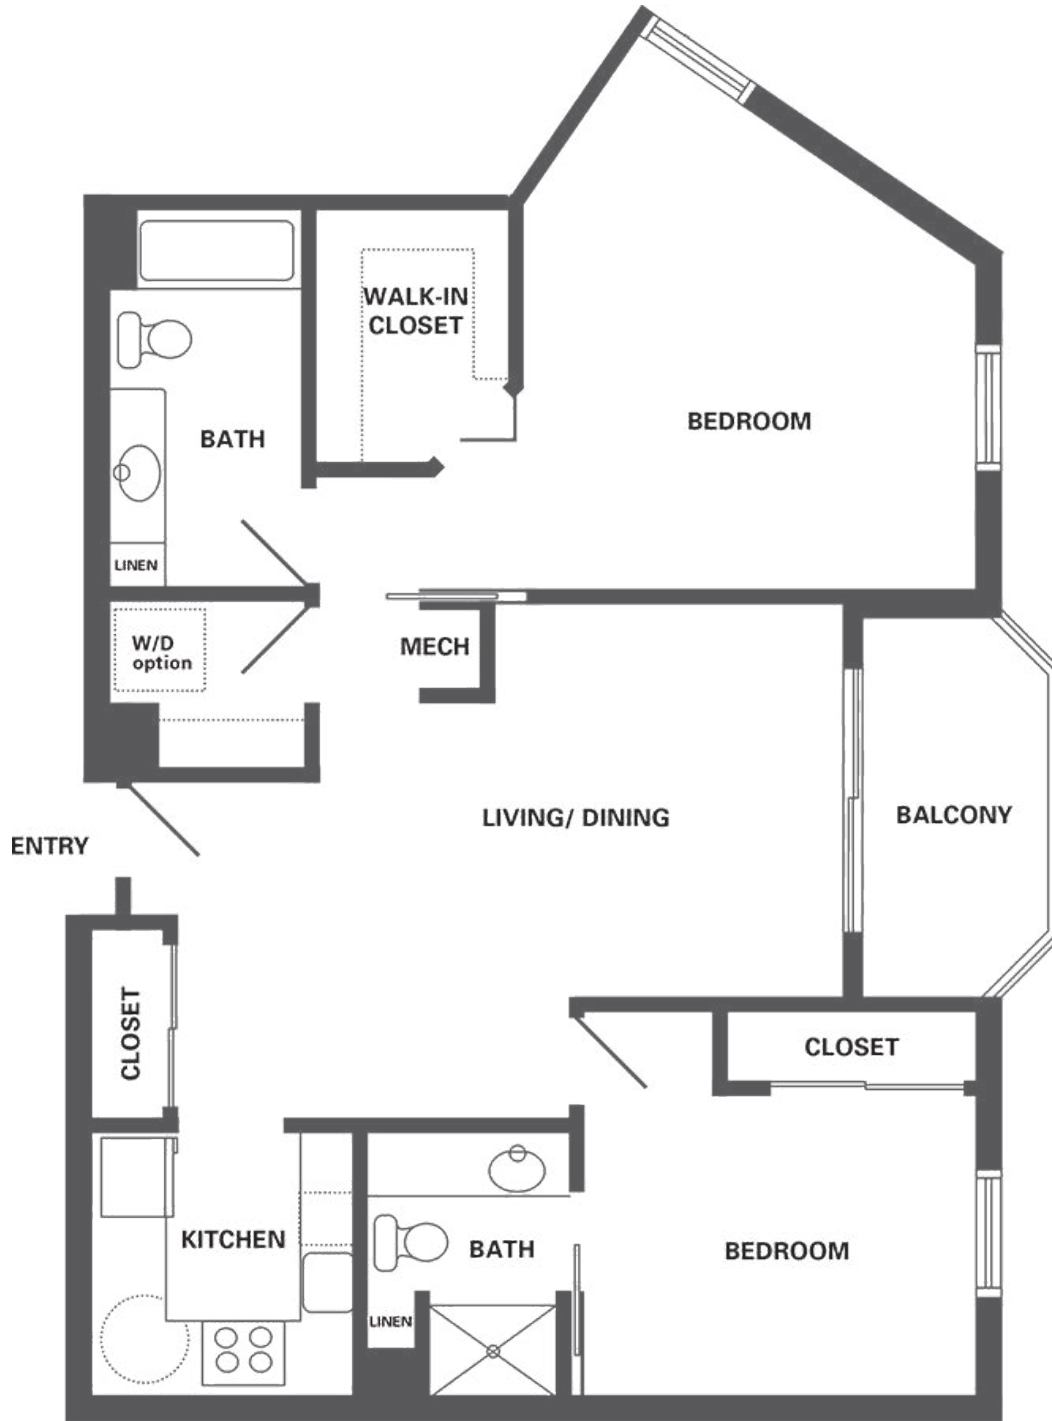

Maple

Two-Bedroom, Two-Bath Apartment

1,067 sq. ft.

Dimensions are approximate.

5800 St Croix Avenue North, Golden Valley, MN 55422 (763) 732-1521 CovLivingGoldenValley.org

Covenant Living Communities & Services is a ministry of the Evangelical Covenant Church and does not discriminate pursuant to the federal Fair Housing Act. All faiths and beliefs are welcome.