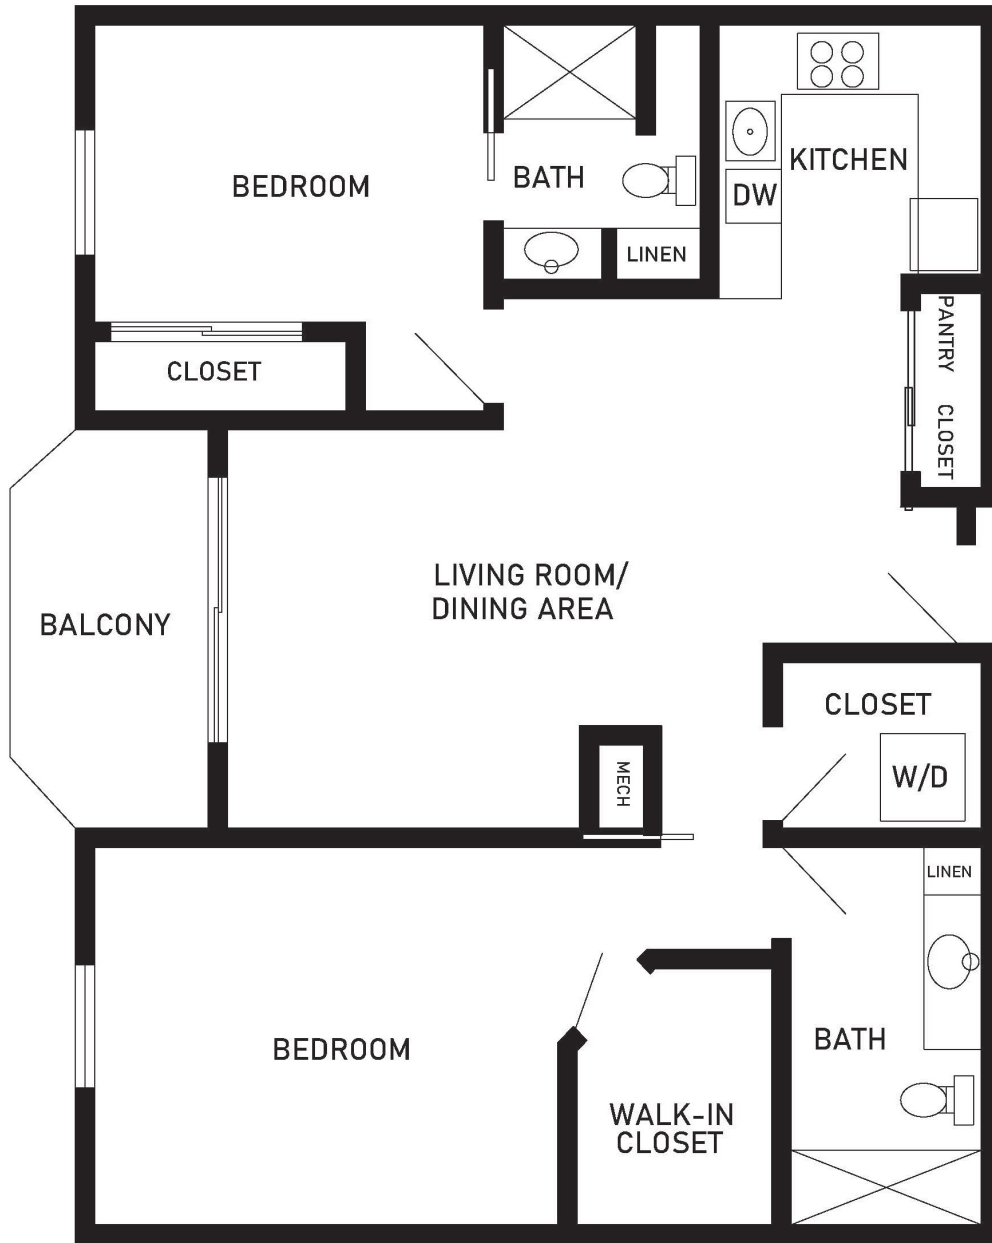

Linden
Two-Bedroom, Two-Bath - A

1,026 sq. ft.

Dimensions are approximate.

5800 St Croix Avenue North, Golden Valley, MN 55422 (763) 732-1521 CovLivingGoldenValley.org

Covenant Living Communities & Services is a ministry of the Evangelical Covenant Church and does not discriminate pursuant to the federal Fair Housing Act. All faiths and beliefs are welcome.