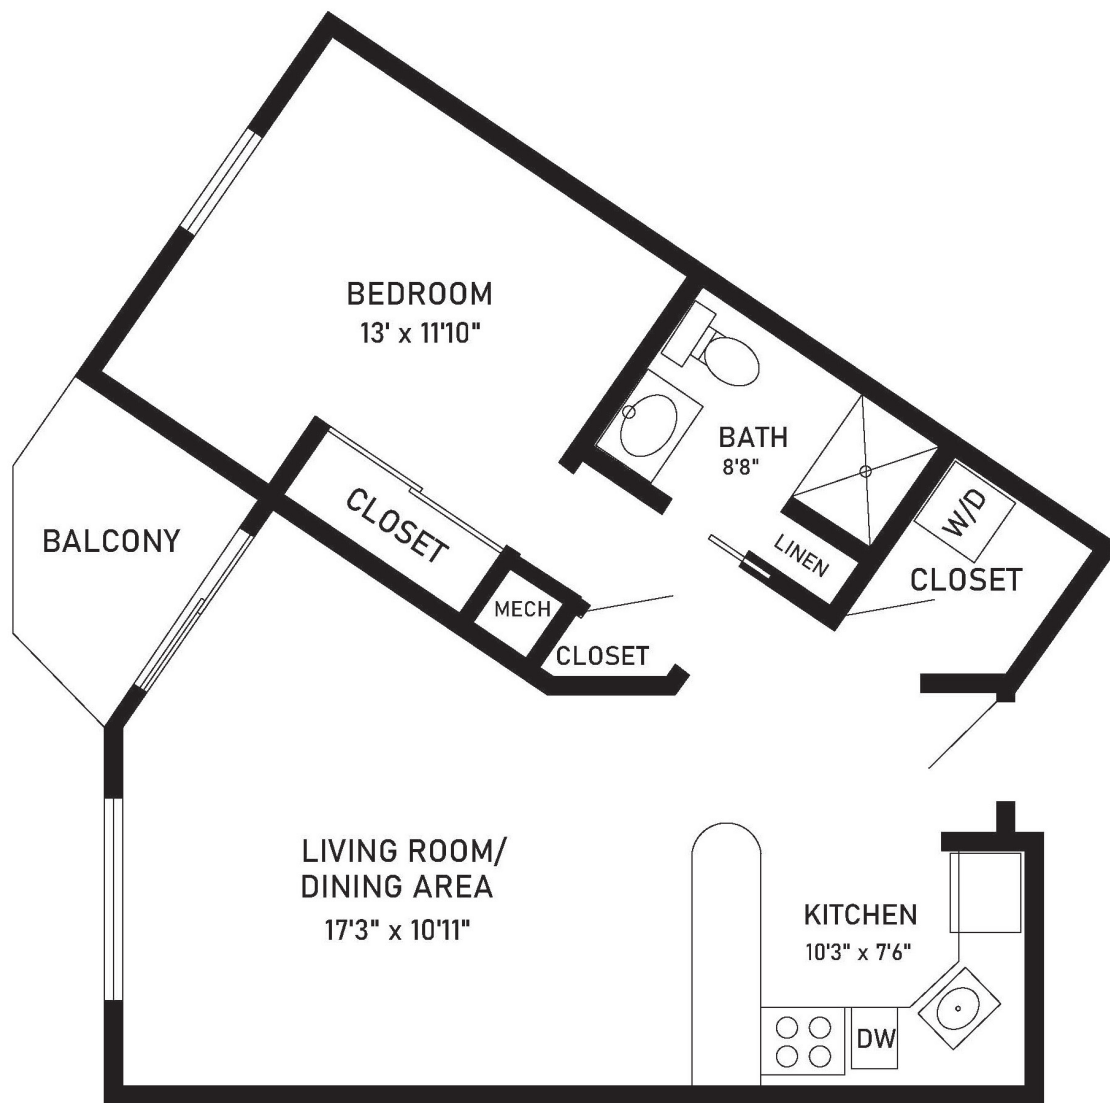

Hawthorne

One-Bedroom, One-Bath

716 sq. ft.

Dimensions are approximate.

5800 St Croix Avenue North, Golden Valley, MN 55422 (763) 732-1521 CovLivingGoldenValley.org

Covenant Living Communities & Services is a ministry of the Evangelical Covenant Church and does not discriminate pursuant to the federal Fair Housing Act. All faiths and beliefs are welcome.