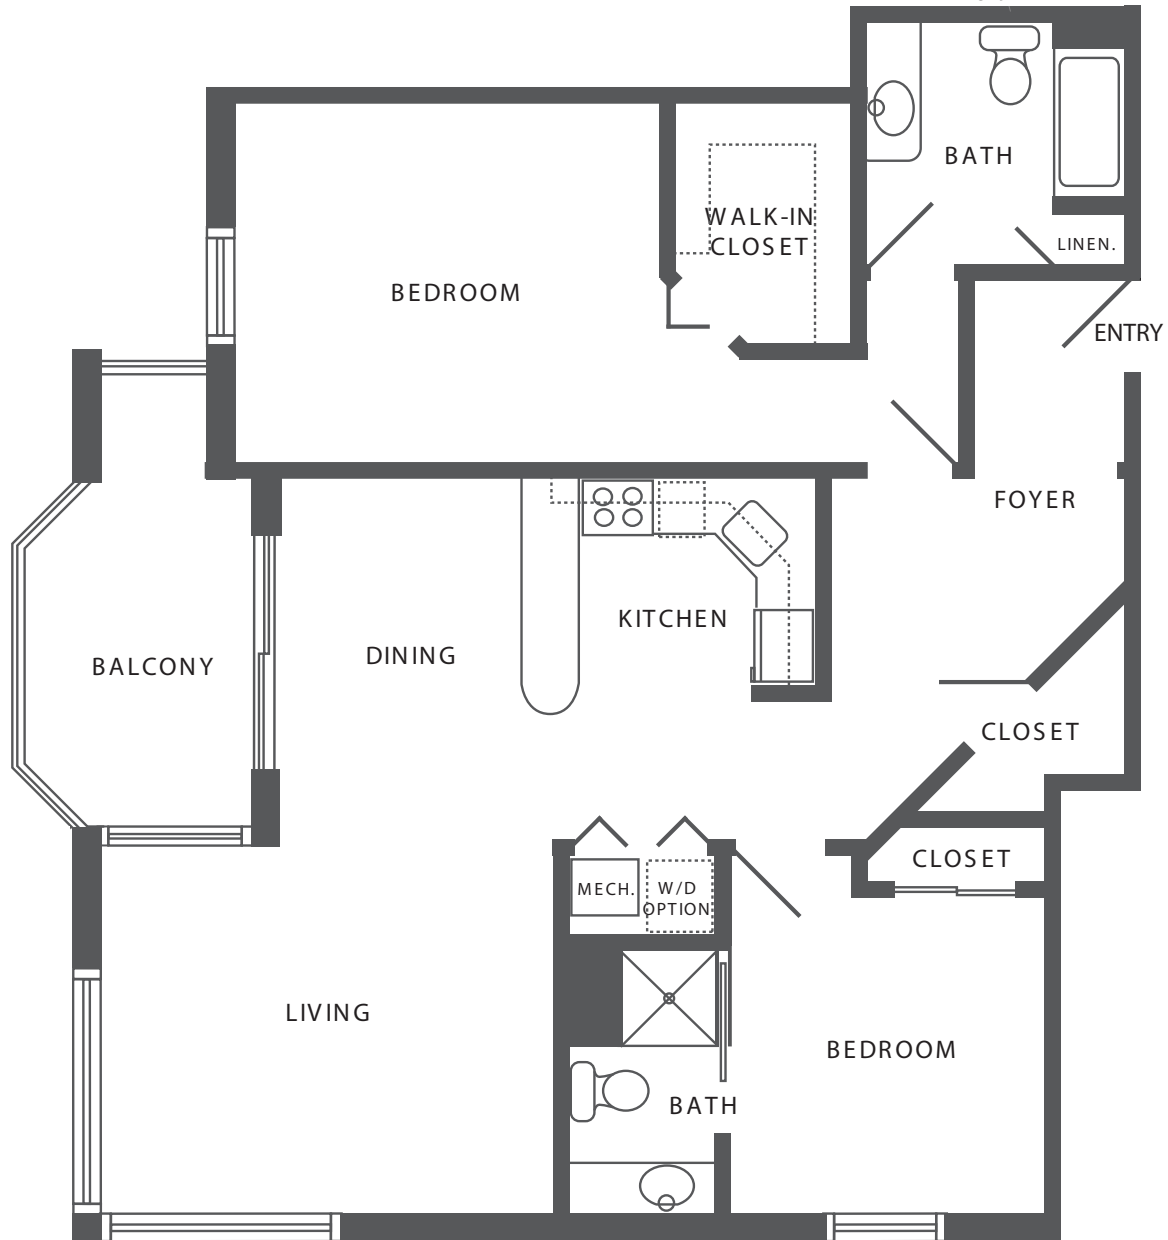

Spruce
Two-Bedroom, Two-Bath Apartment

1,226 sq. ft.

Dimensions are approximate.

5800 St Croix Avenue North, Golden Valley, MN 55422 (763) 732-1521 CovLivingGoldenValley.org

Covenant Living Communities & Services is a ministry of the Evangelical Covenant Church and does not discriminate pursuant to the federal Fair Housing Act. All faiths and beliefs are welcome.