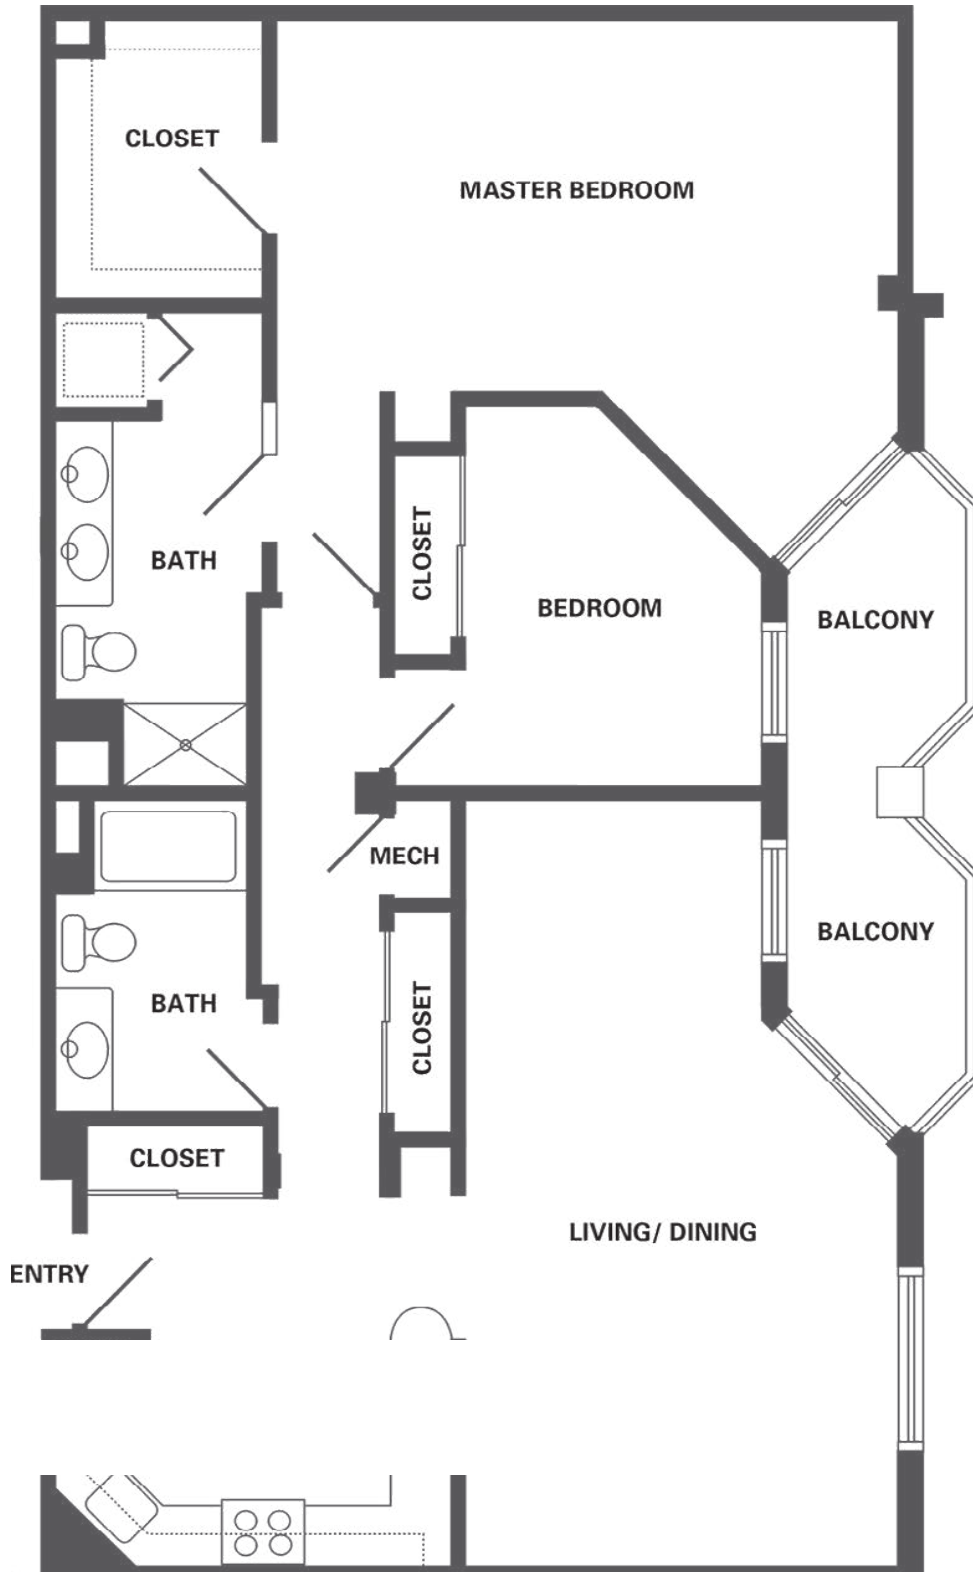

Spruce  
Two-Bedroom, Two-Bath Apartment

1,400 sq. ft.

Dimensions are approximate.

5800 St Croix Avenue North, Golden Valley, MN 55422 (763) 732-1521 CovLivingGoldenValley.org

Covenant Living Communities & Services is a ministry of the Evangelical Covenant Church and does not discriminate pursuant to the federal Fair Housing Act. All faiths and beliefs are welcome.