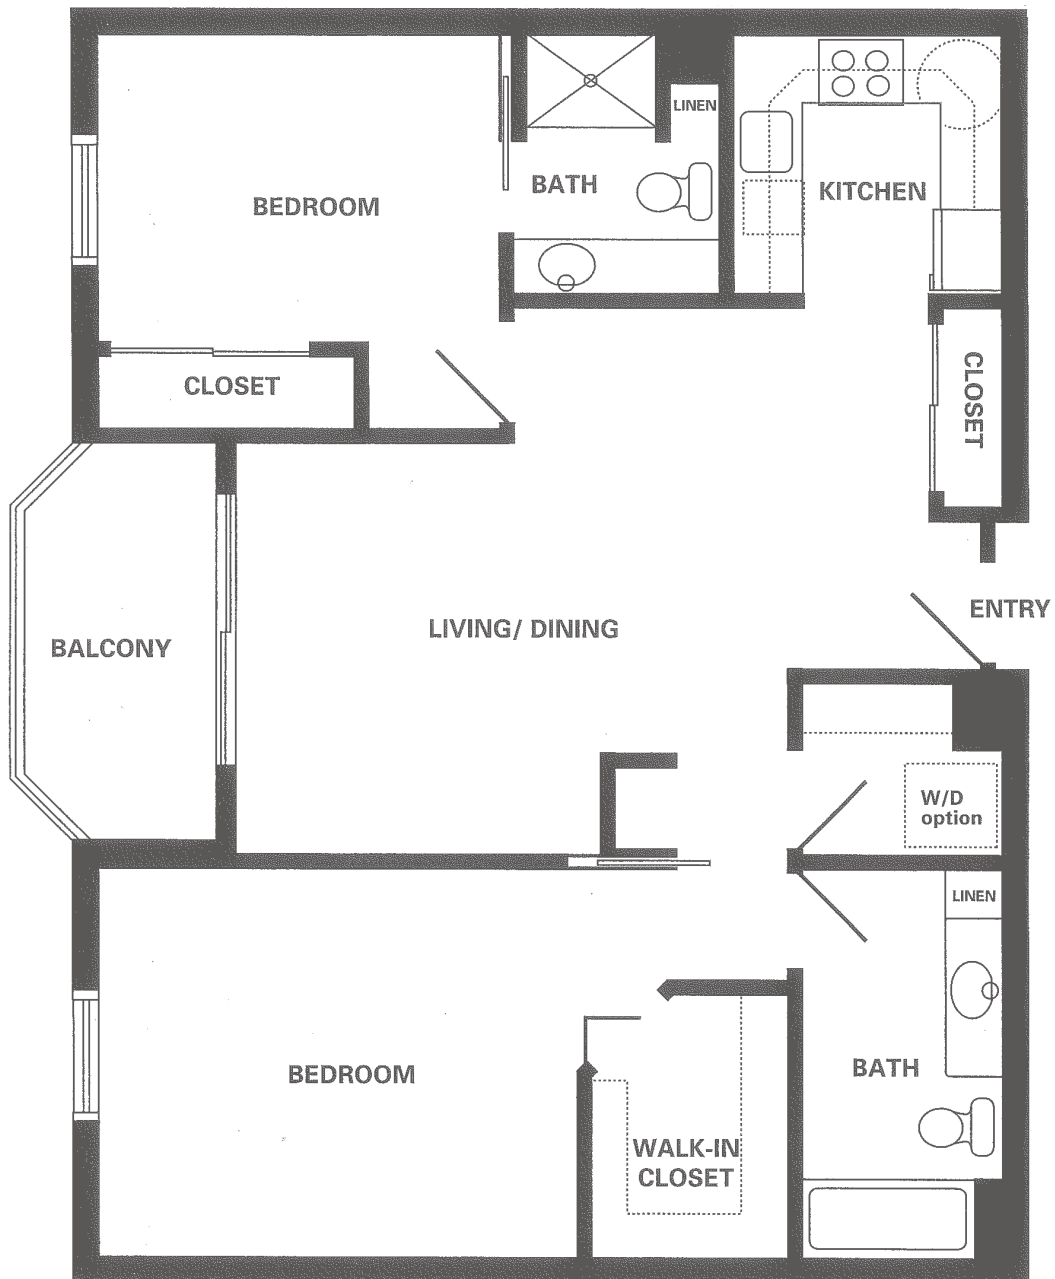

Linden
Two-Bedroom, Two-Bath Apartment

1,026 sq. ft.

Dimensions are approximate.

5800 St Croix Avenue North, Golden Valley, MN 55422 (763) 732-1521 CovLivingGoldenValley.org

Covenant Living Communities & Services is a ministry of the Evangelical Covenant Church and does not discriminate pursuant to the federal Fair Housing Act. All faiths and beliefs are welcome.