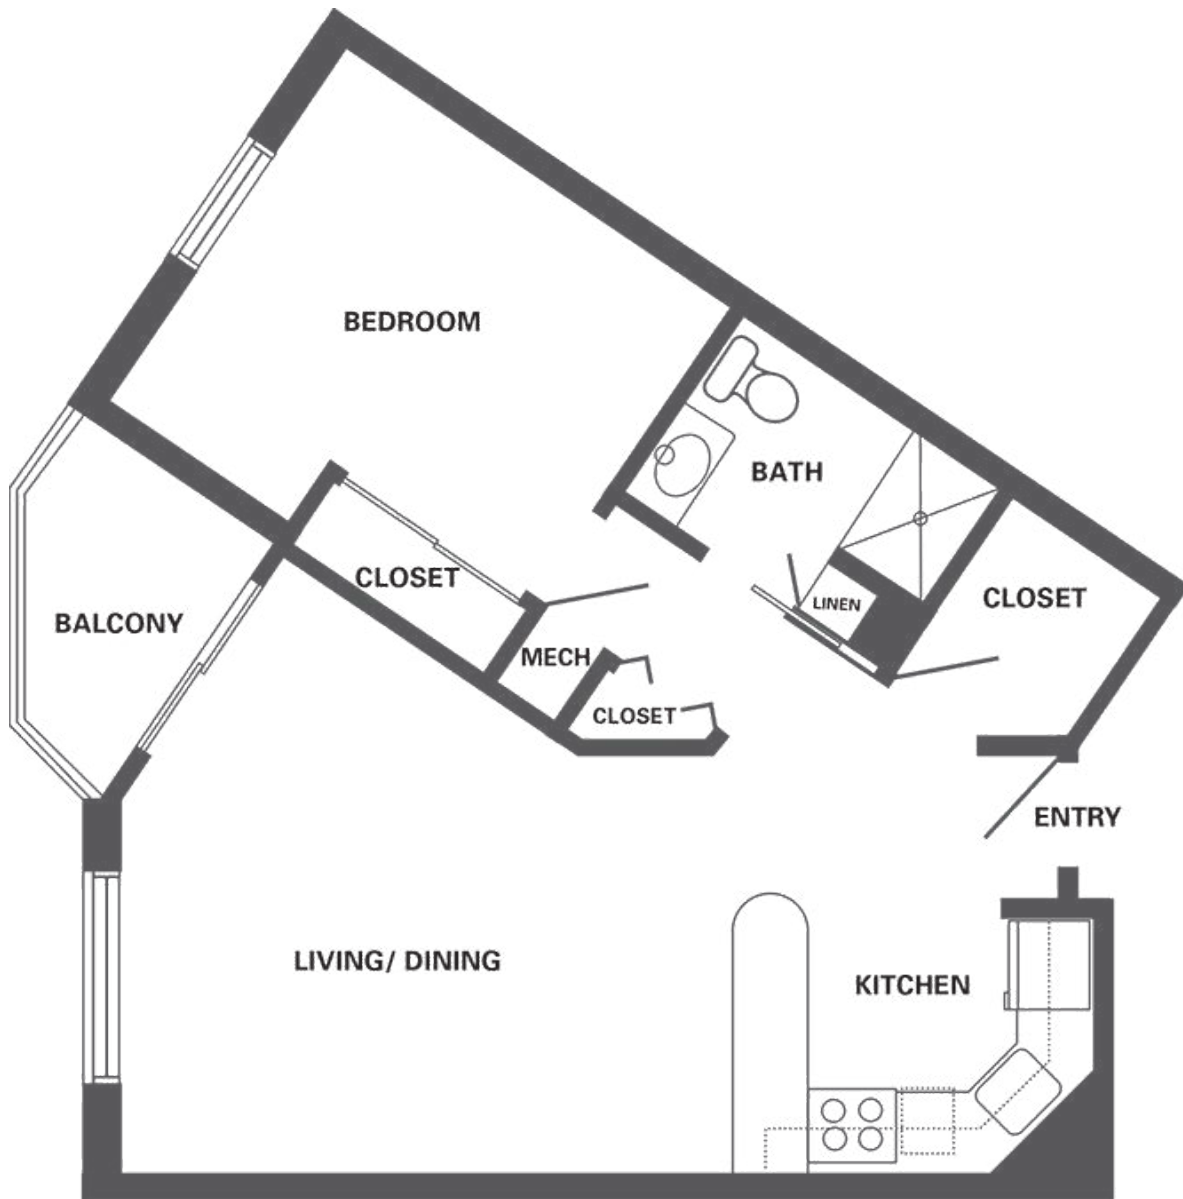

Hawthorne  
One-Bedroom, One-Bath Apartment

716 sq. ft.

Dimensions are approximate.

5800 St Croix Avenue North, Golden Valley, MN 55422 (763) 732-1521 CovLivingGoldenValley.org

Covenant Living Communities & Services is a ministry of the Evangelical Covenant Church and does not discriminate pursuant to the federal Fair Housing Act. All faiths and beliefs are welcome.