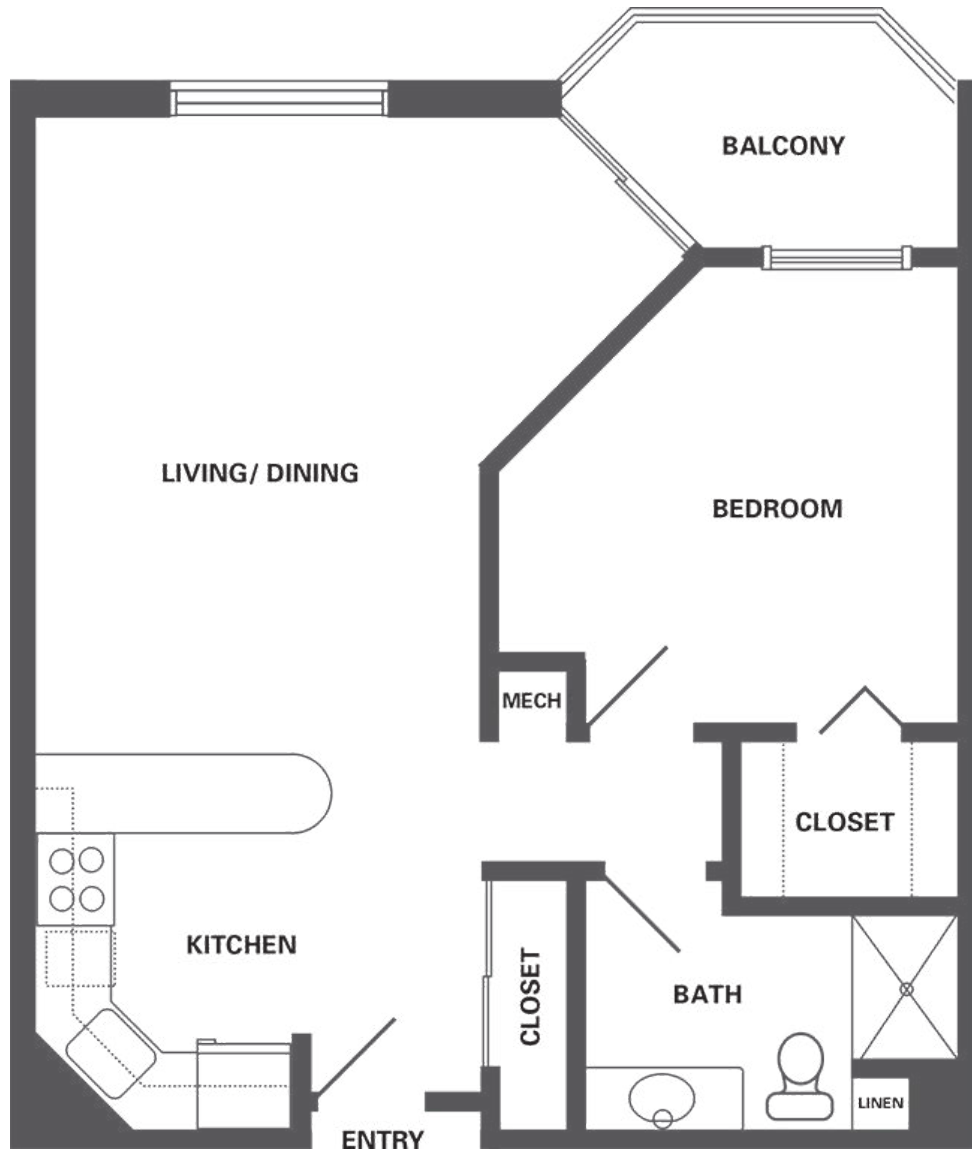

Evergreen  
One-Bedroom, One-Bath Apartment

706 sq. ft.

Dimensions are approximate.

5800 St Croix Avenue North, Golden Valley, MN 55422 (763) 732-1521 CovLivingGoldenValley.org

Covenant Living Communities & Services is a ministry of the Evangelical Covenant Church and does not discriminate pursuant to the federal Fair Housing Act. All faiths and beliefs are welcome.