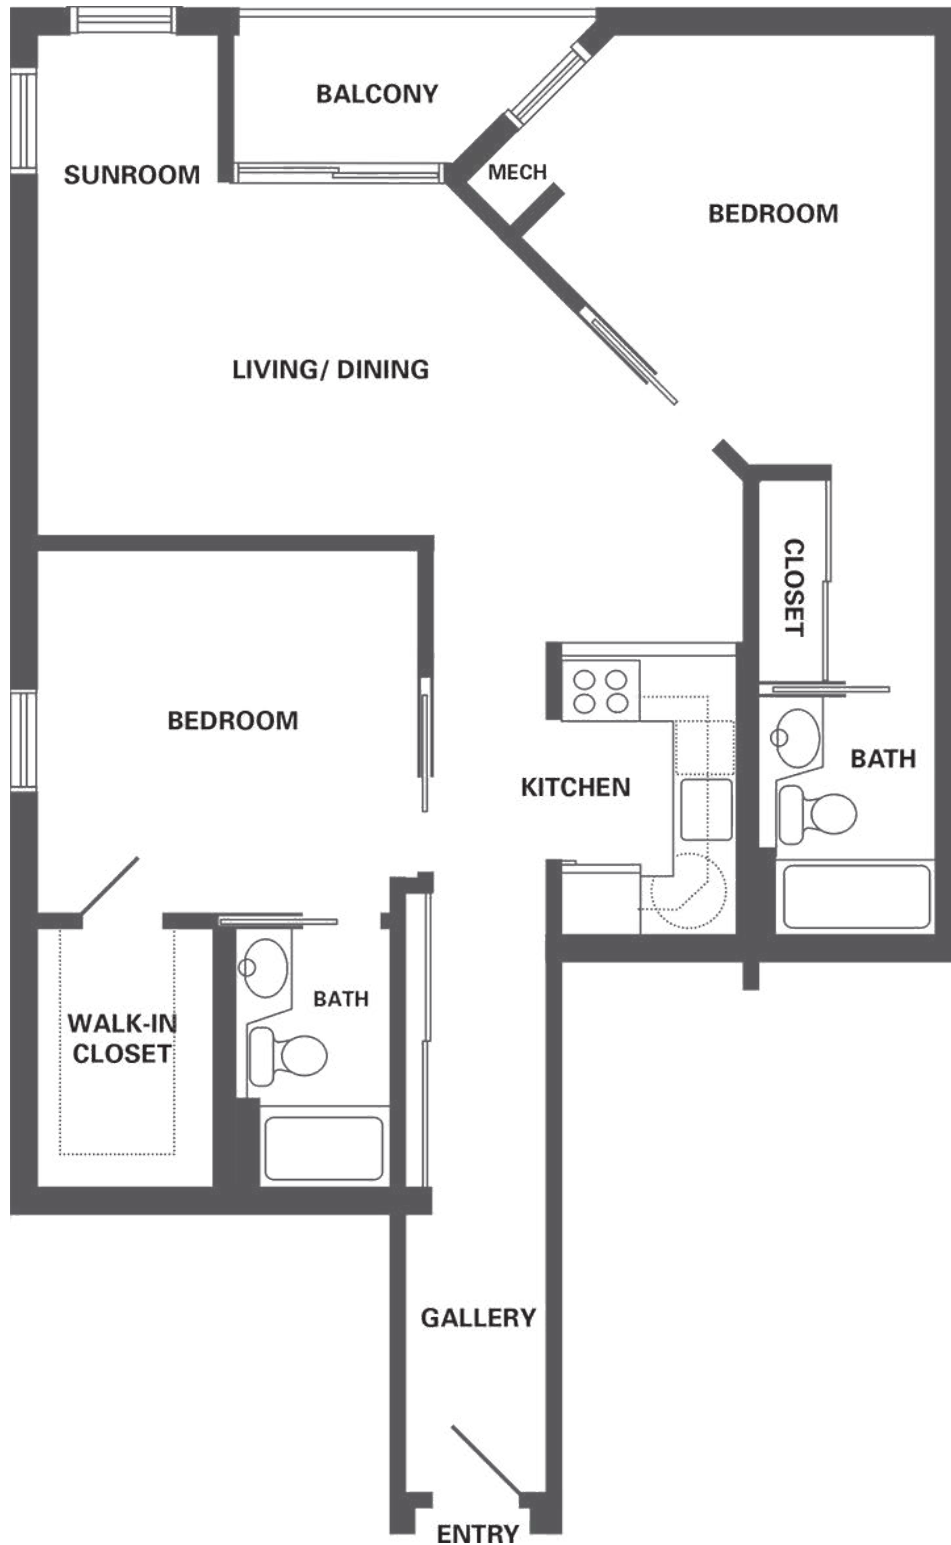

# Cherry Two-Bedroom, Two-Bath Apartment

1,050 sq. ft.

Dimensions are approximate.

5800 St Croix Avenue North, Golden Valley, MN 55422 (763) 732-1521 CovLivingGoldenValley.org

Covenant Living Communities & Services is a ministry of the Evangelical Covenant Church and does not discriminate pursuant to the federal Fair Housing Act. All faiths and beliefs are welcome.