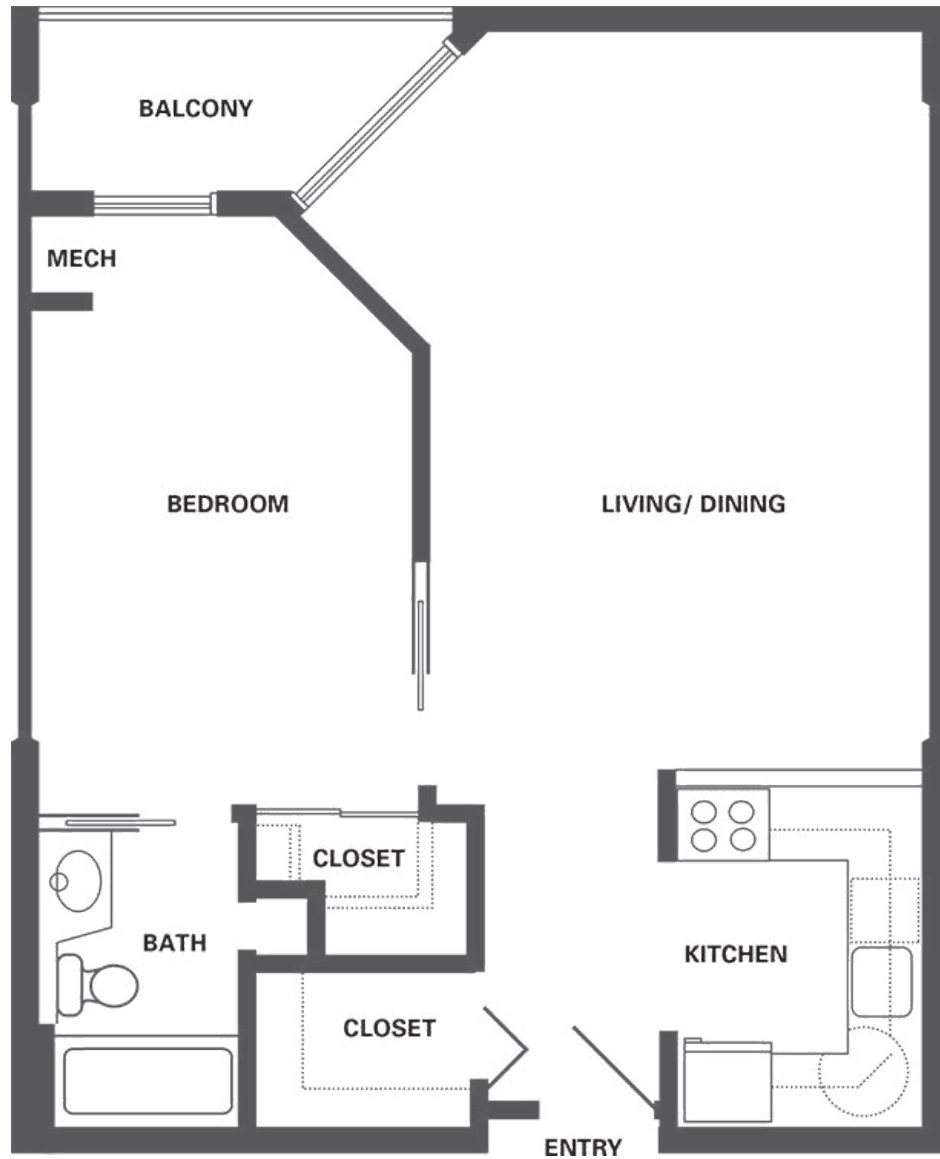

Birch  
One-Bedroom, One-Bath Apartment

715 sq. ft.

Dimensions are approximate.

5800 St Croix Avenue North, Golden Valley, MN 55422 (763) 732-1521 CovLivingGoldenValley.org

Covenant Living Communities & Services is a ministry of the Evangelical Covenant Church and does not discriminate pursuant to the federal Fair Housing Act. All faiths and beliefs are welcome.