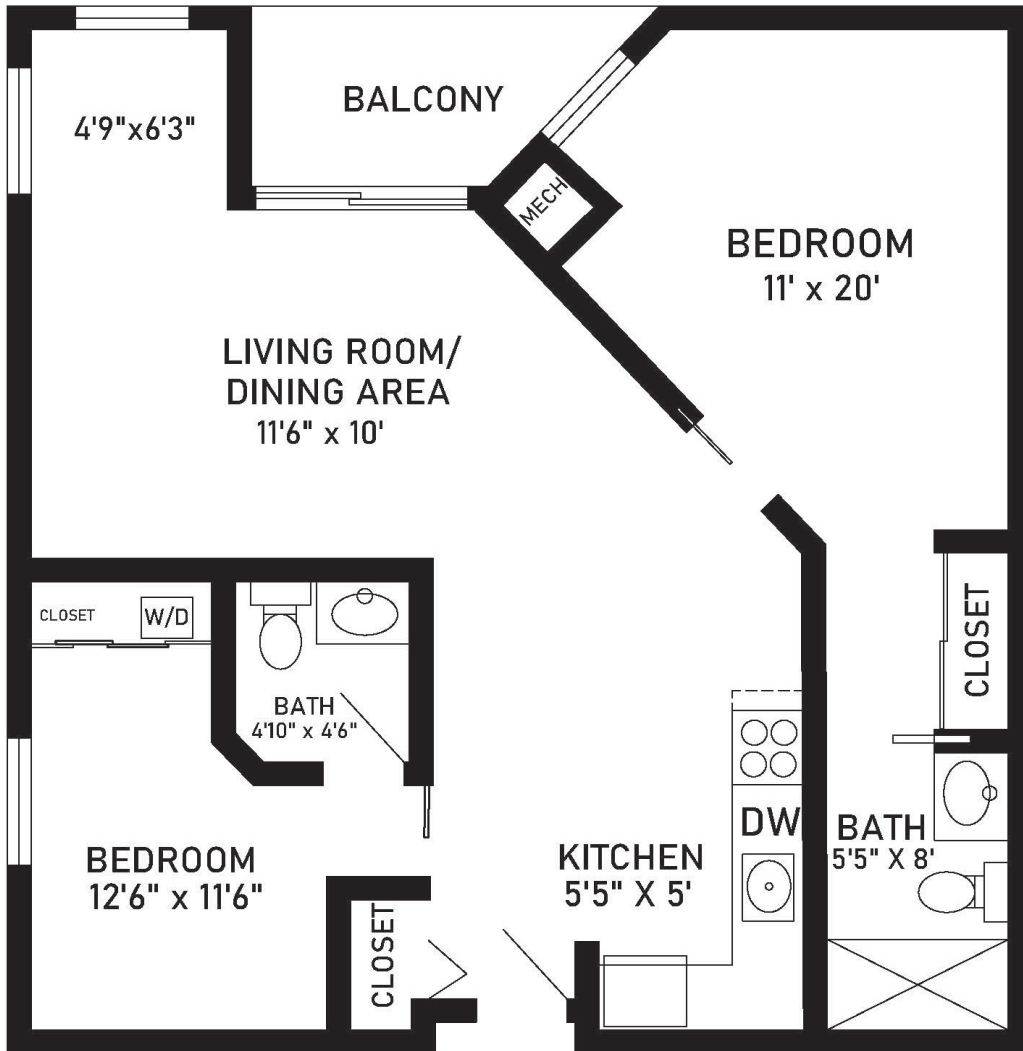

Cedar
Two-Bedroom, One and Half-Bath - A

820 sq. ft.

Dimensions are approximate.

5800 St Croix Avenue North, Golden Valley, MN 55422 (763) 732-1521 CovLivingGoldenValley.org

Covenant Living Communities & Services is a ministry of the Evangelical Covenant Church and does not discriminate pursuant to the federal Fair Housing Act. All faiths and beliefs are welcome.