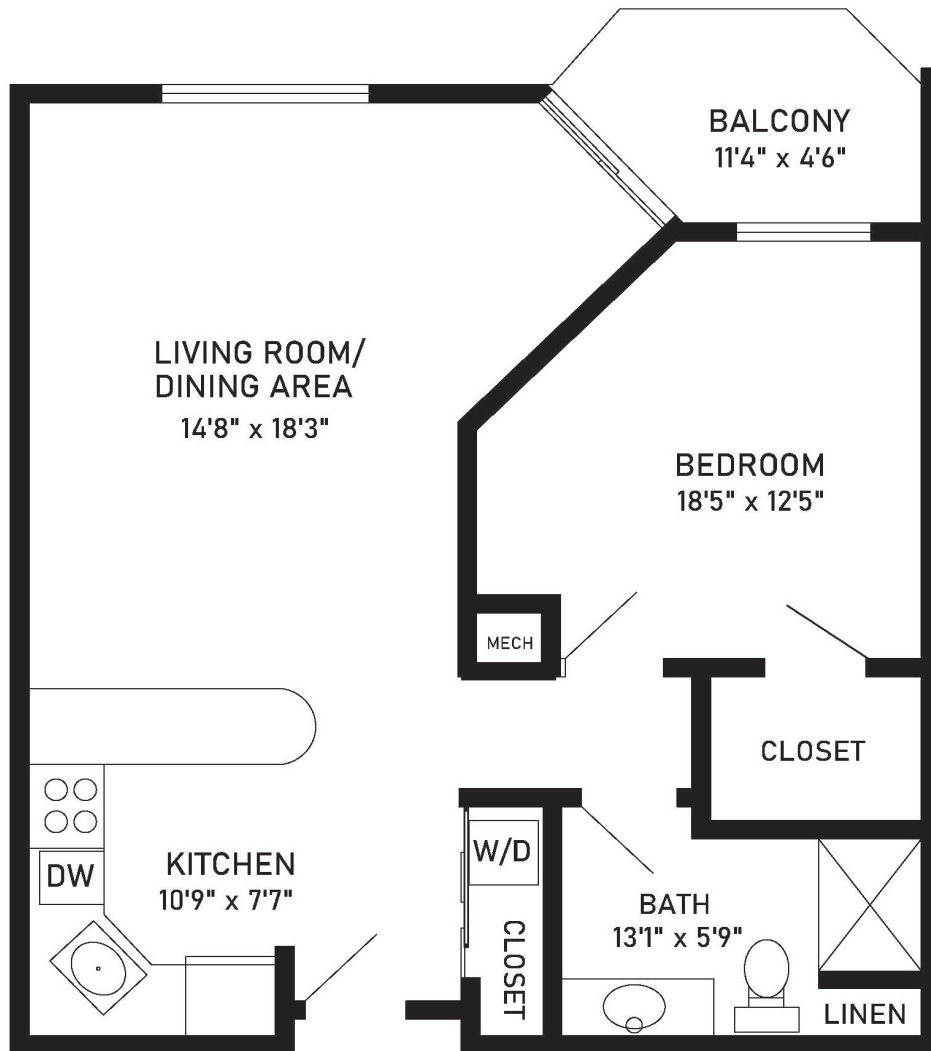

Evergreen
One-Bedroom, One-Bath - A

706 sq. ft.

Dimensions are approximate.

5800 St Croix Avenue North, Golden Valley, MN 55422 (763) 732-1521 CovLivingGoldenValley.org

Covenant Living Communities & Services is a ministry of the Evangelical Covenant Church and does not discriminate pursuant to the federal Fair Housing Act. All faiths and beliefs are welcome.